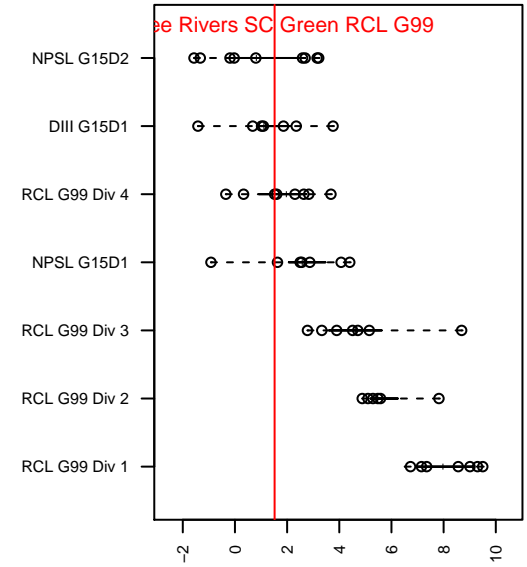

Three Rivers SC Green RCL G99

Three Rivers SC
 Pasco, WA
 G99 total strength=1050
 attack=2.98 defense=1.91
 fall league = RCL G99 Div 4
 notes= Williamson 2014

alt names used:
 3RSC RCL Green-Williamson
 3RSC RCL Green-Williamson

Venues played:
 2014 RCL G99 Div 4
 2014 WYS Presidents Cup G99 Division 2

Three Rivers SC Green RCL G99
 Dots are actual minus expected GF (blue circles) and GA (red triangles).
 Blue line is smoothed change in attack strength. Red is smoothed change in defense strength.

**attack and defense variance (black dot)
relative to other teams
and top 10 in region**

**attack and defense rating
relative to others at age
and all opponents in last 13 months**

Performance relative to 13 month average